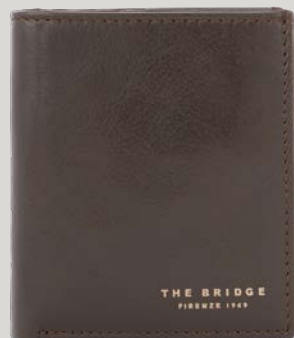

POCHETTE

B2B

SMALL LEATHER GOODS

LEATHER

SPECIAL EDITION

MAT. 06

84 GUNMETAL

014802/06 cm 9X10